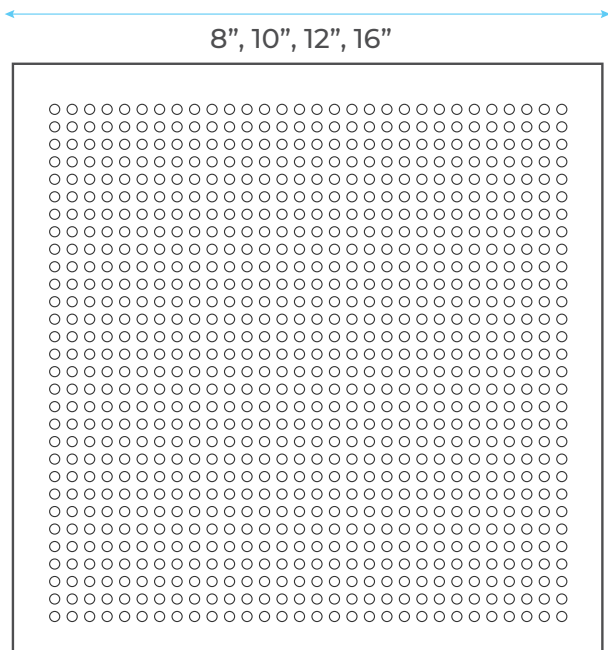

FONTANA BRASS GOLD TONE SHOWER SET SPECS

Specifications

TYPE: SHOWER SET
 CONTROL TYPE: SINGLE HOLDER DUAL CONTROL
 STYLE: CONTEMPORARY
 VALVE CORE MATERIAL: CERAMIC
 FEATURE: THERMOSTATIC FAUCETS
 SIZE: SEE OPTIONS

Shower Head Size:

8", 10", 12", 16"

Flow Rate
 1.8 GPM / 6.8 LPM (rain Shower);

(If you have opted for Led Shower head)

The LED light will change its color by detecting water temperature:

0-30°C (32-86°F): Blue LED

30-40°C (86-104°F): Green LED

40-50°C (104-122°F): Red LED

50-100°C (122-212°F): Flashing Red LED

Note: The LED lights are powered by water flow, and will be activated once the water is turned on.

Hand Shower Size:

Flow rate 2.5 GPM (9.5 LPM).

Mixer Size :