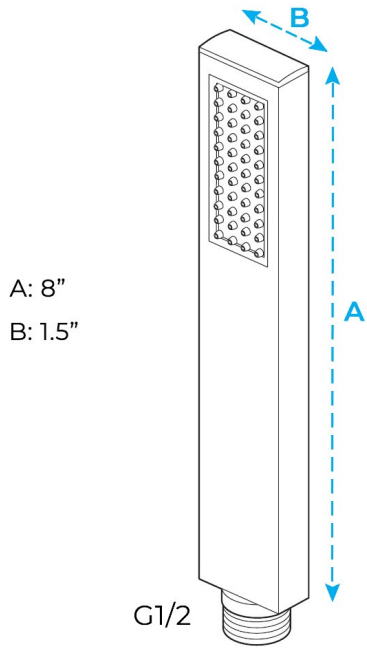

FONTANA BRASS GOLD TONE SHOWER SET SPECS

Specifications

TYPE: SHOWER SET
 CONTROL TYPE: SINGLE HOLDER DUAL CONTROL
 STYLE: CONTEMPORARY
 VALVE CORE MATERIAL: CERAMIC
 FEATURE: THERMOSTATIC FAUCETS
 SIZE: SEE OPTIONS

Shower Head Size:

8", 10", 12", 16"

Flow Rate
 1.8 GPM / 6.8 LPM (rain Shower);

(If you have opted for Led Shower head)

The LED light will change its color by detecting water temperature:

0-30°C (32-86°F): Blue LED

30-40°C (86-104°F): Green LED

40-50°C (104-122°F): Red LED

50-100°C (122-212°F): Flashing Red LED

Note: The LED lights are powered by water flow, and will be activated once the water is turned on.

Hand Shower Size:

Flow rate 2.5 GPM (9.5 LPM).

Mixer Size :